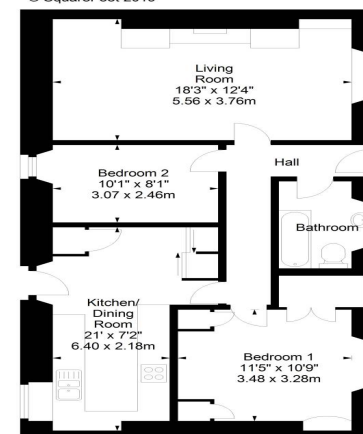

Meikle Street,  
Galashiels,  
Scottish Borders, TD1 1LL

  
Approx. Gross Internal Area  
809 Sq Ft - 75.16 Sq M  
For identification only. Not to scale.  
© SquareFoot 2019

Ground Floor

**Council Tax Band B**